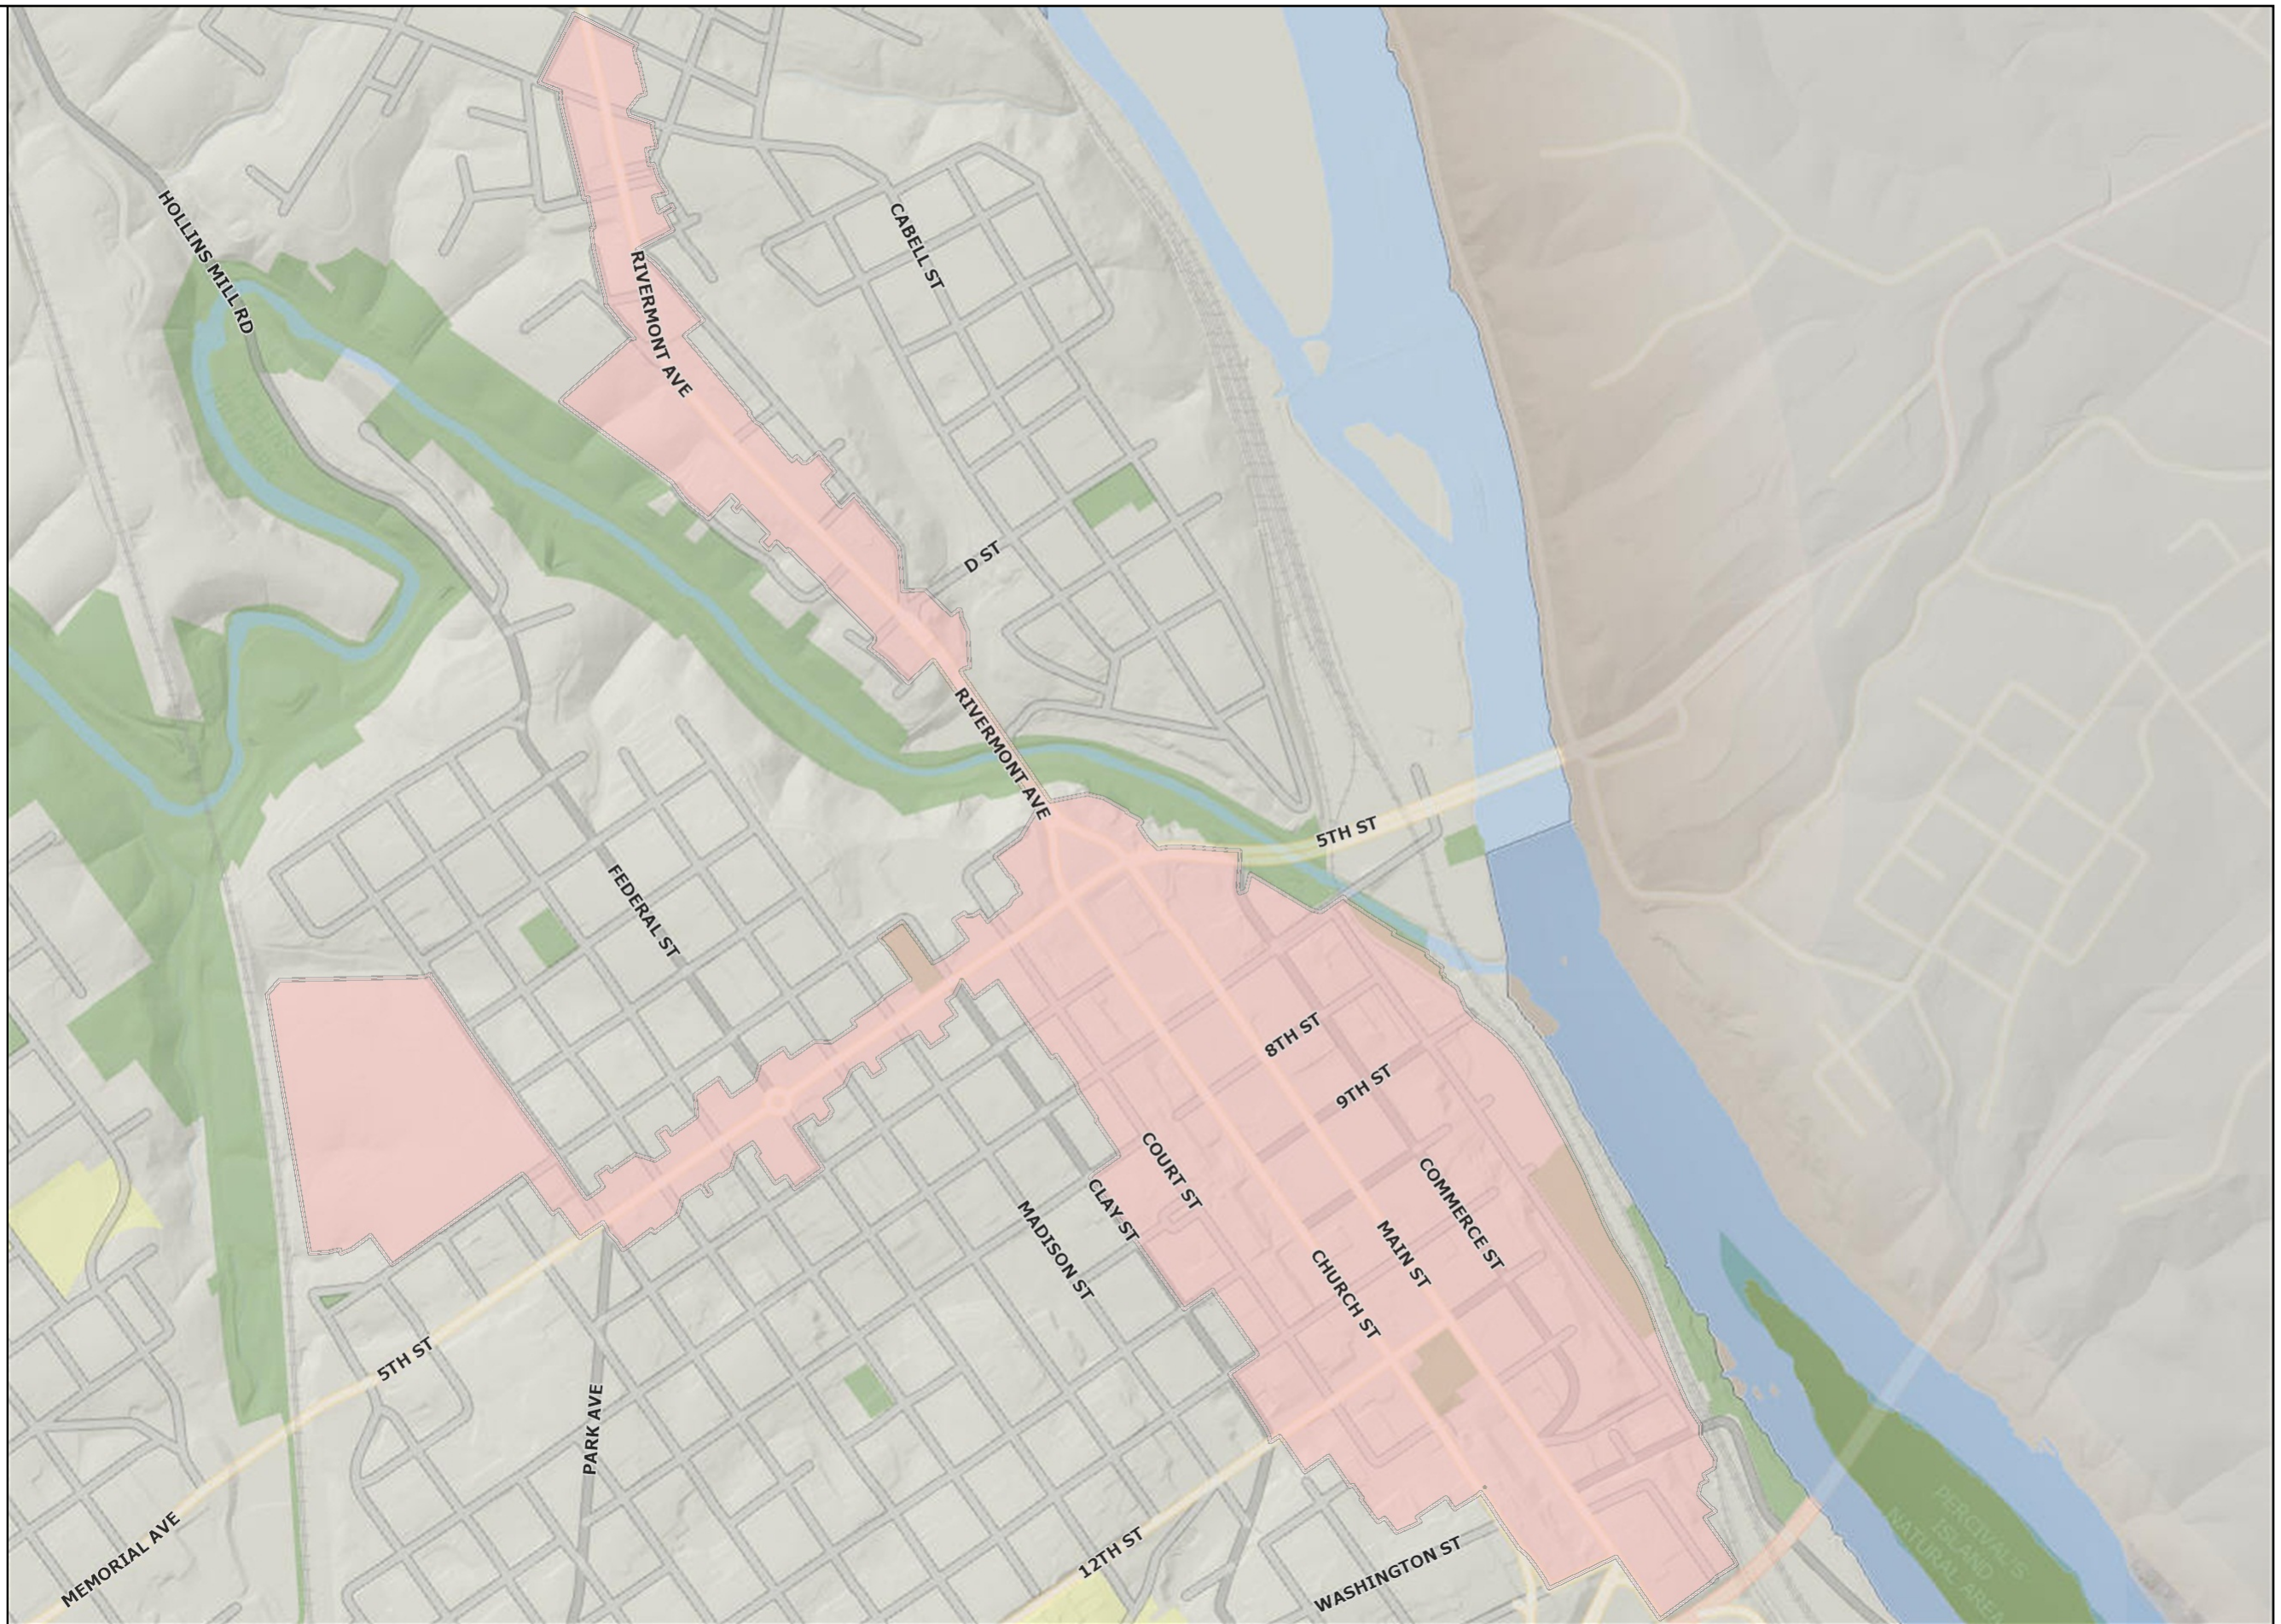

The City of Lynchburg, VA

Legend

- Streets
- James River Arts and Cultural District

James River Arts & Cultural District

1/26/2015

DISCLAIMER: This drawing is neither a legally recorded map nor a survey and is not intended to be used as such. The information displayed is a compilation of records, information, and data obtained from various sources, and the City of Lynchburg is not responsible for its accuracy or how current it may be.